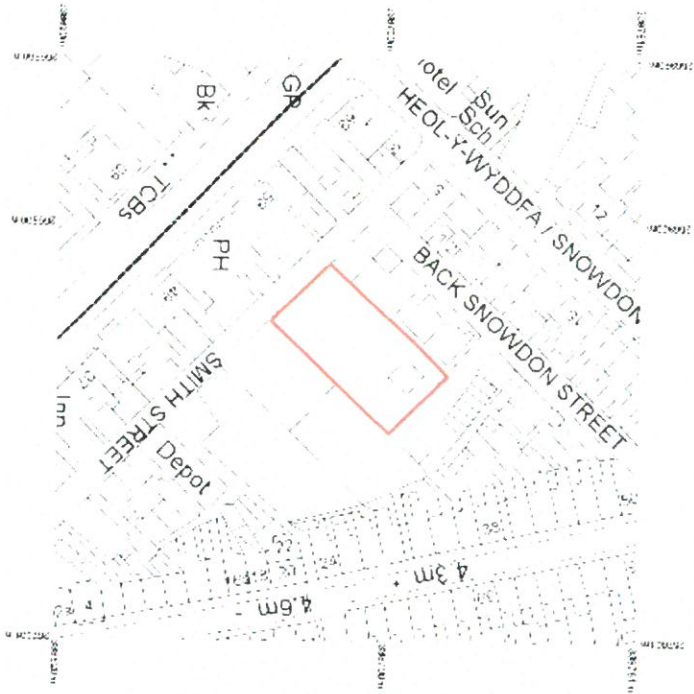

getmapping.com

Map data © OpenStreetMap contributors, Imagery © Mapbox

CYNGOR GWYNEDD
ADRAN RHEOLEIDDIO
5 - 10N 2017
GWASANAETH CUNYDDYMAW
ANGYLCHEDE
RHIFTRAC:

Ty-Newydd cyf. Ty Newydd, Ceidio, Pwllheli LL53 8UG
Tel: 0770 925 8926 | 01758 720762
eboost: gwyn@ty-newydd.com
www.ty-newydd.com

Dylunio a rheolaeth project
Design & project management

SMITH STREET, Porthmadog

Cynllun lleoliad

1374/ 01
1:1250
21-12-2016